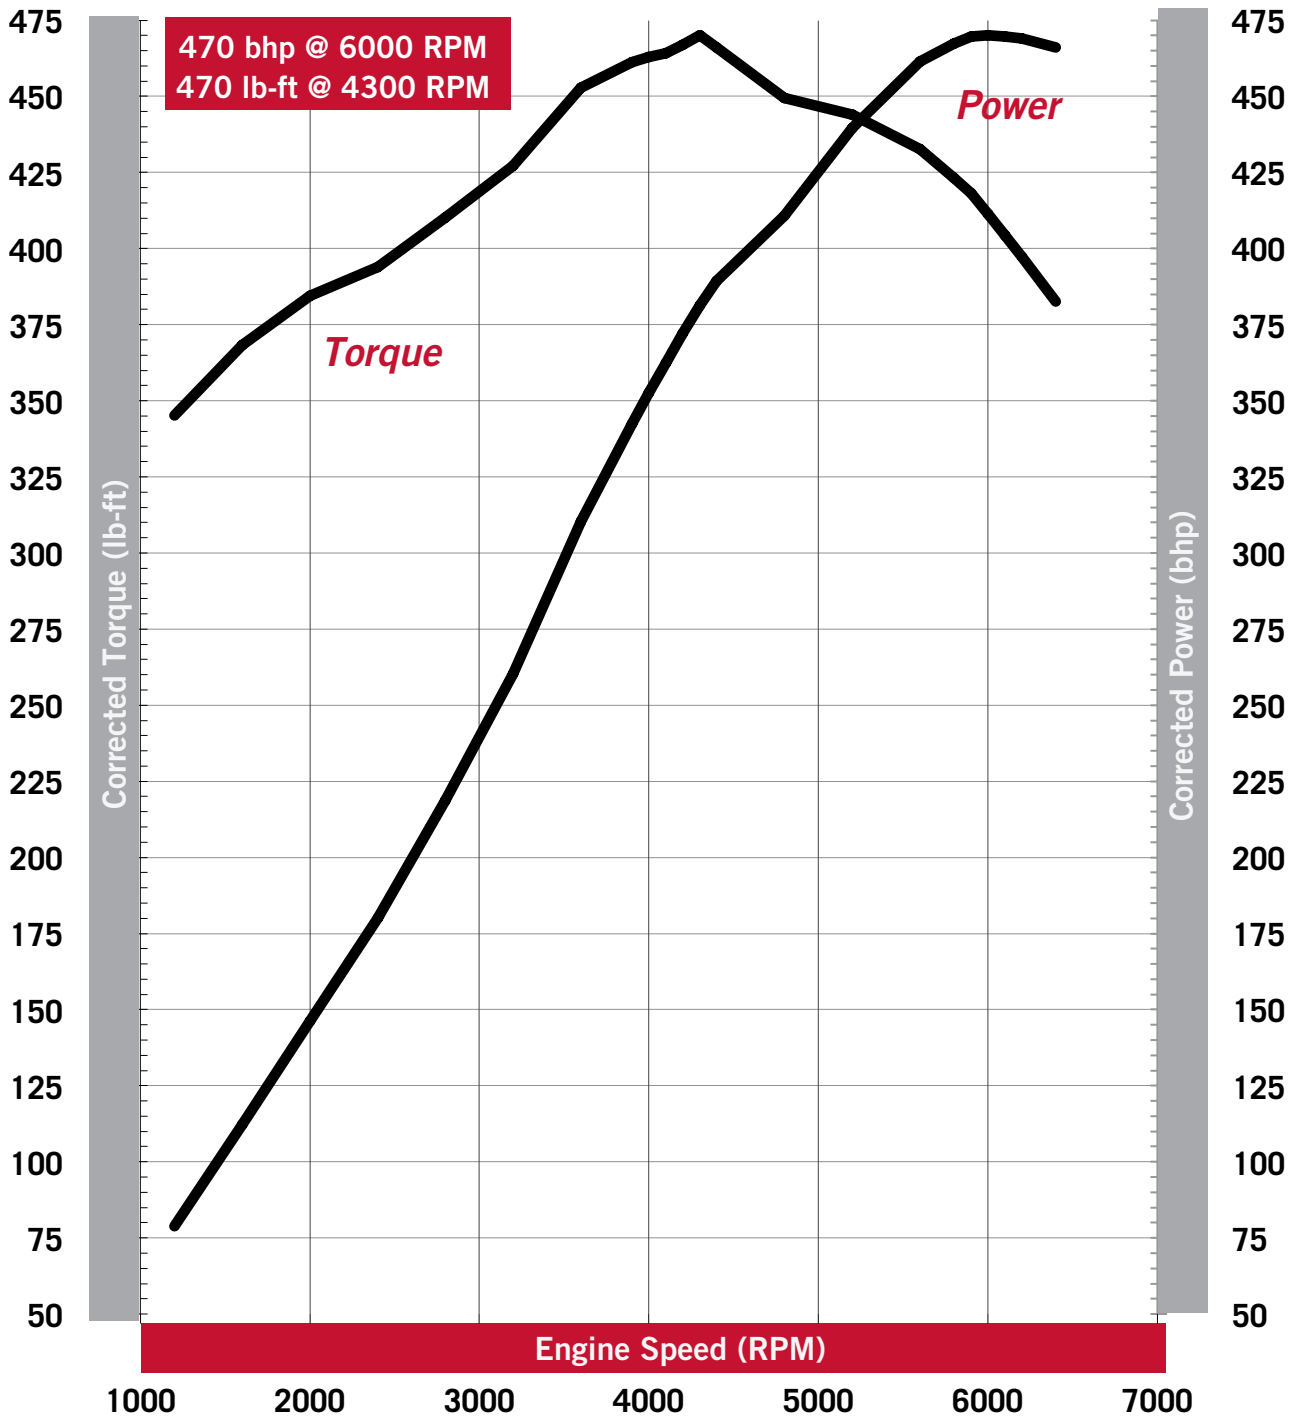

**SRT**

**Dodge Charger SRT8**

**2013 MY ENGINE PERFORMANCE RATING**

**6.4L HEMI® V8 — Dodge Charger SRT8**

*Net engine output obtained and corrected in accordance with SAE J2723 (ref: J1349 Mar 2008)*